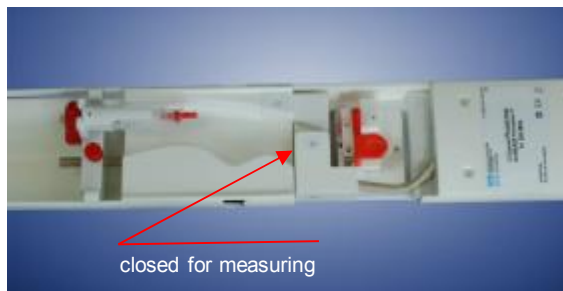

IMCL Customized Setup for Mouse Leg Muscle *

MR Coils Made-to-Measure

Description

- **dedicated** mouse leg muscle **coil** and **holder system**
- **reproducible** - yet easy - animal leg **positioning**
- **anaesthesia mask** with bite bar **adjustable** in x-, y- and z-direction