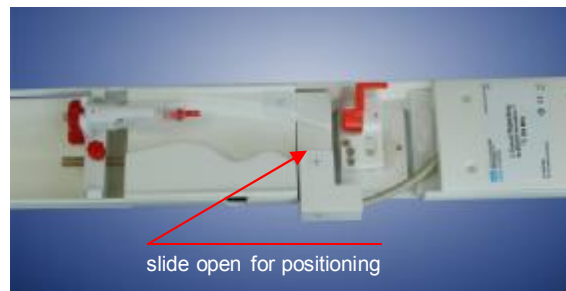

IMCL Customized Setup for Mouse Leg Muscle *

MR Coils Made-to-Measure

Description

- **dedicated** mouse leg muscle **coil** and **holder system**
- **reproducible** - yet easy - animal leg **positioning**
- **anaesthesia mask** with bite bar **adjustable** in x-, y- and z-direction