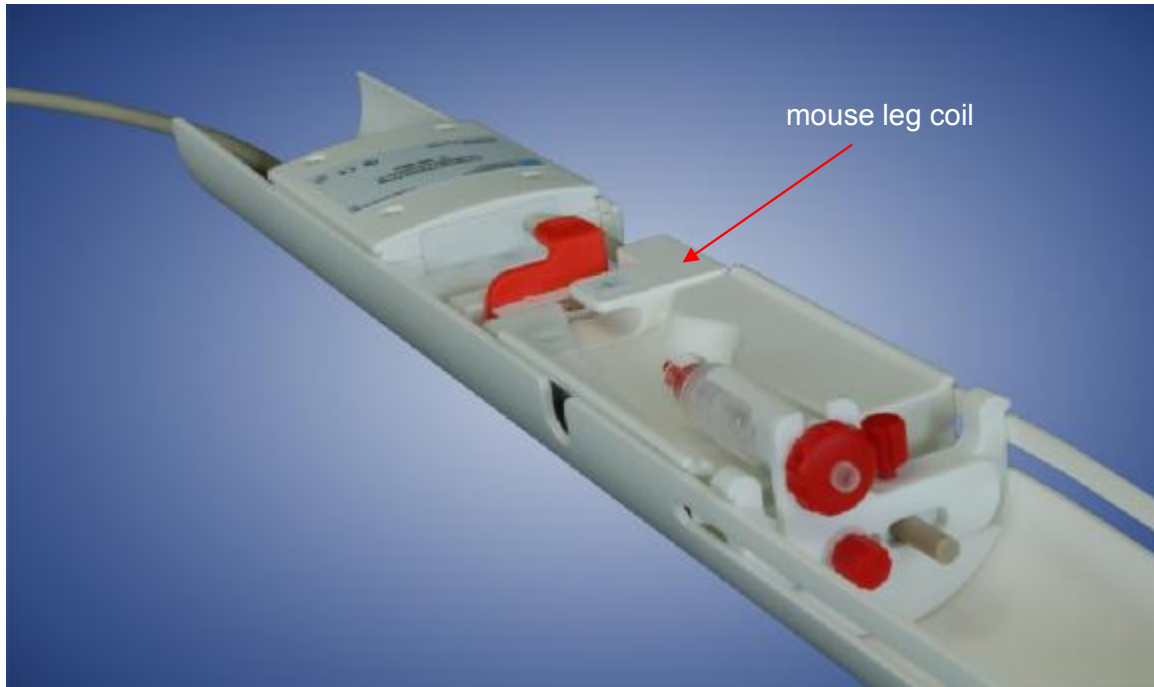

IMCL Customized Setup for Mouse Leg Muscle *

MR Coils Made-to-Measure

Description

- **dedicated** mouse leg muscle **coil** and **holder system**
- **reproducible** - yet easy - animal leg **positioning**
- **anaesthesia mask** with bite bar **adjustable** in x-, y- and z-direction